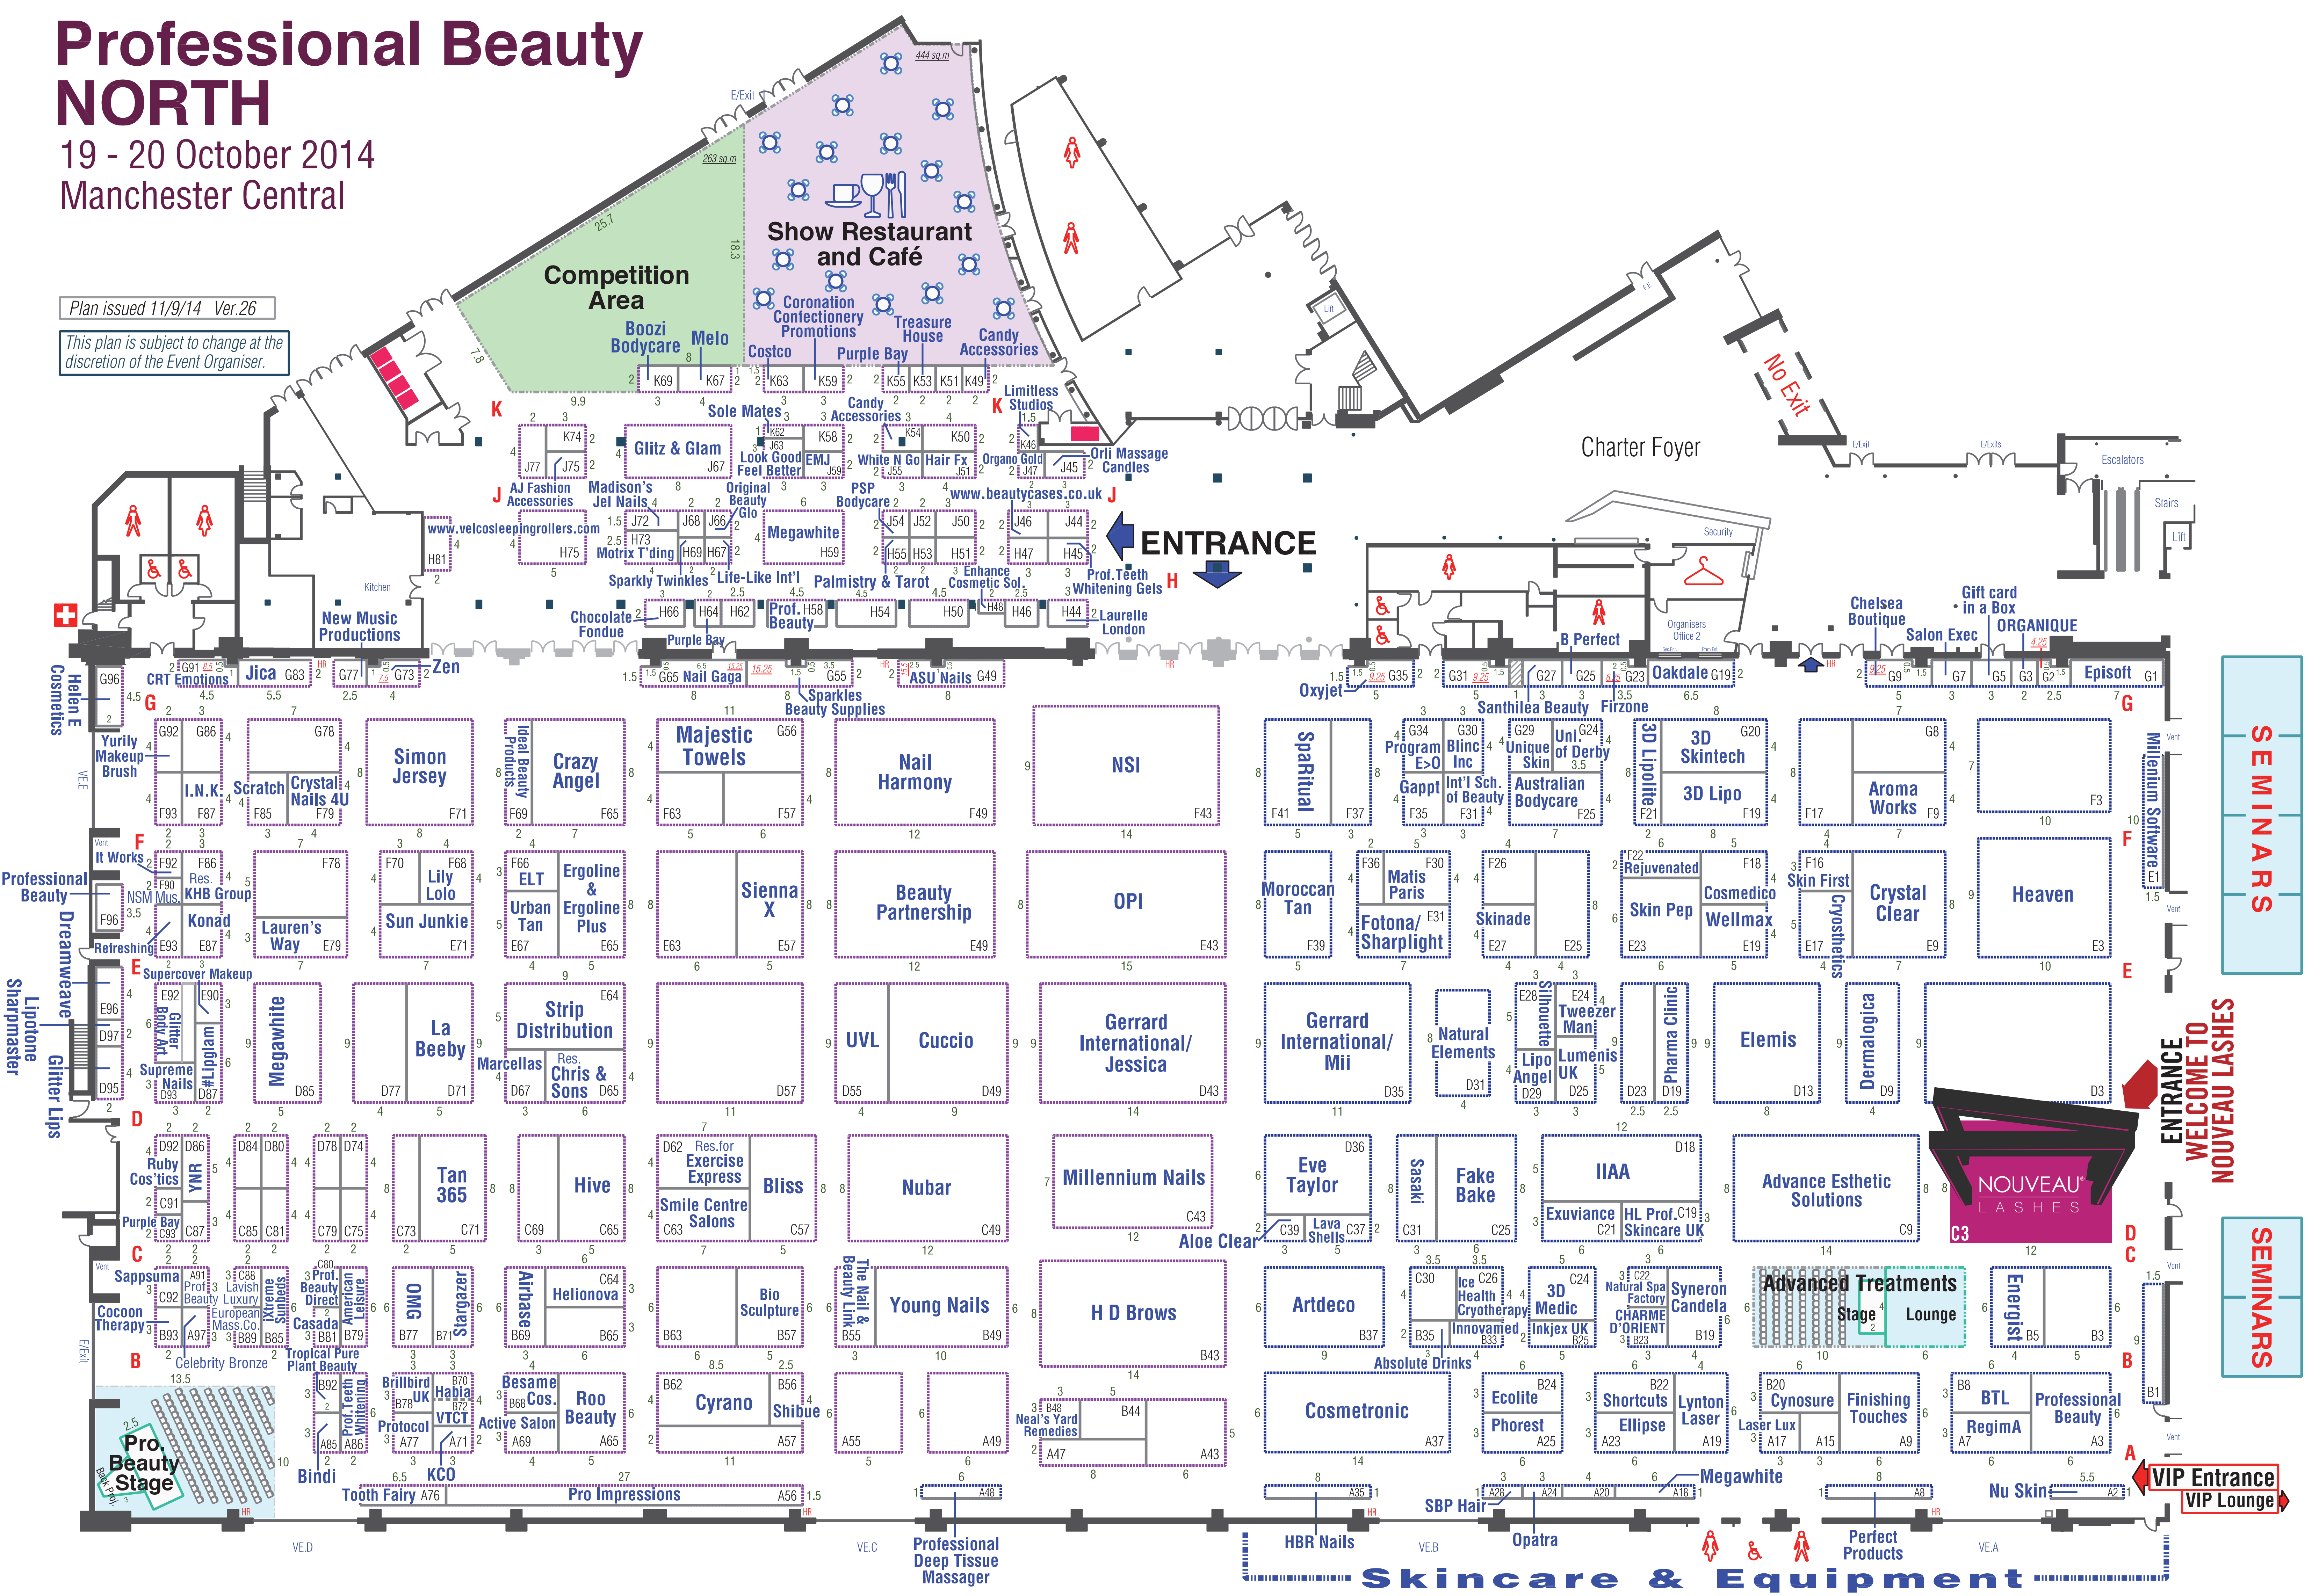

Professional Beauty NORTH

19 - 20 October 2014
Manchester Central

Plan issued 11/9/14 Ver.26

This plan is subject to change at the discretion of the Event Organiser.

Show Restaurant and Café

Competition Area

Charter Foyer

ENTRANCE

SEMINARS

SEMINARS

ENTRANCE
WELCOME TO
NOUVEAU LASHES

VIP Entrance
VIP Lounge

Skincare & Equipment